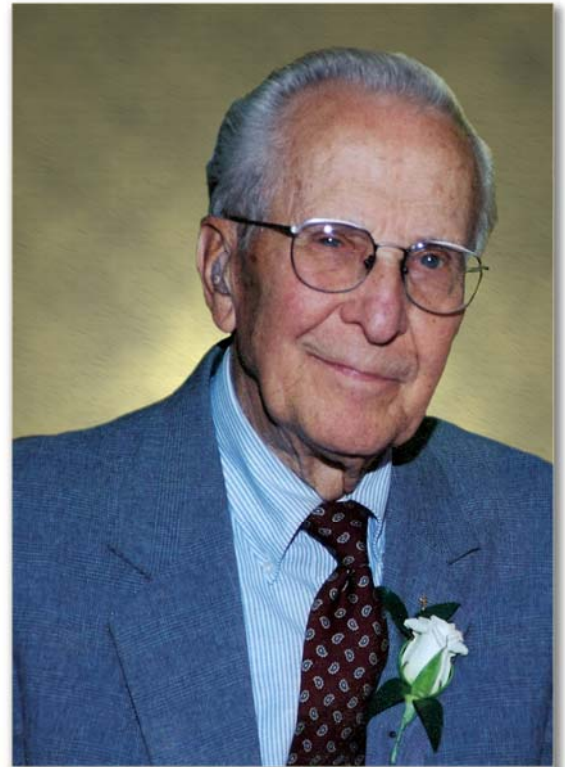

Lawrence Bernard Benson

Born February 24, 1916 in Minneapolis, Minnesota. Entered his Heavenly Home on October 31, 2007. Attended Minneapolis south High School. Married Iris Prell in 1941 and together they raised four children. Lawrence was a medical illustrator working at VA Hospital for many years retiring in 1976. He illustrated "Segmental Anatomy Of The Lung" by Boyden. Iris and Larry celebrated sixty six years of marriage in June of 2007. Larry was blessed with rare artistic talent and was also a skilled athlete. He had an entertaining sense of humor and had a great love for his family and his Lord.

Survived by wife, Iris Benson

daughters, Iris Smyth (Bill),
Judith Madsen (John) and Marjorie Mord (Mike),
son, Jack Benson (Linda),

11 grandchildren, Peter Smyth (Amanda), Jon Smyth,
Lisa Olson (Jeff), John Robert Madsen, Dan Madsen,
Jason Mord, Stephen Mord, Evan Mord, Corey Benson
(Cassandra), Amy Heilman (Roy), David Benson (Amber),
8 great-grandchildren.